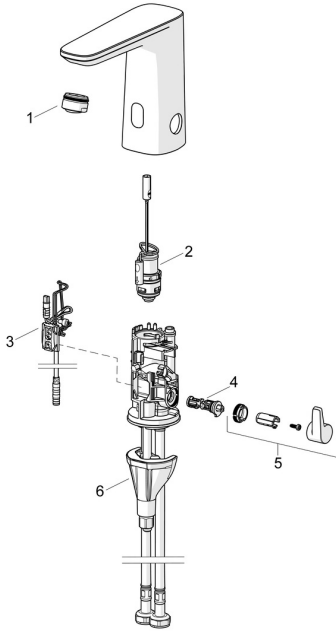

EAN: 4057304019289
static.hansa.com/92002009

Spare parts

SP92002009

	Name	Code
01	Aerator, M24x1 HC PCA 7.0 l/min Chrome	1016723V
02	Pilot valve	1008658V
03	Sensor, 3/9 V, Bluetooth	1012464V
04	Temperature regulator	1010630V
05	Temperature control handle Chrome	1017587V
06	Fixing set	59914475
N.I.	Battery, 1.5 V AA Lithium	59914136