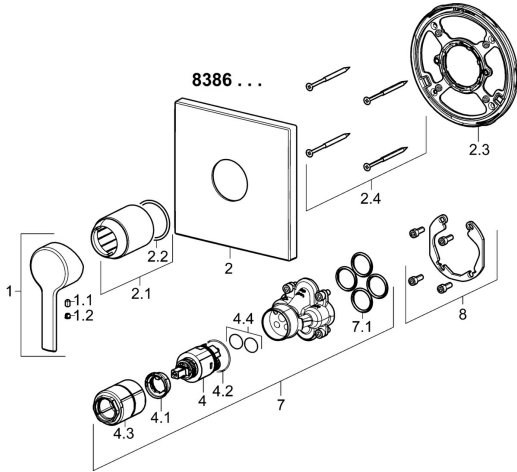

## Spare parts

### SP89939003

	Name	Code
1	Lever Chrome	59913828
1.1	Screw, M5x8, SW2.5	59904755
1.2	Symbol plug Grey	59912112
2	Cover flange, 185x150 mm Chrome	59914328
2.1	Cover sleeve Chrome	59912511
2.2	O-ring, 4x3	59913215
2.3	Fixing part	59914296
2.4	Screw, M4.5x80	59912890
4	Cartridge, 3.5 Classic	59913075
4.1	Temperature adjustment limiter	59912325
4.2	O-ring, d 28.24x2.62	Discontinued 59912590
4.3	Screw sleeve, M38x1	59912115
4.4	O-ring, d 10.10x1.60	Discontinued 59905072
7	Functional unit, 3.5	59914303
7.1	O-ring, 23.47x2.62	59914304
8	Installation kit	59914186
N.I.	Fixing screw, M6x13	59914657
N.I.	Raising kit, 15 mm	59914182
N.I.	Adapter, H/C reversed	59914184