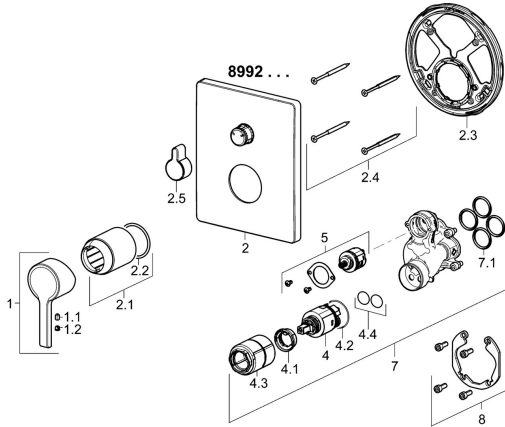

EAN: 4015474278660
static.hansa.com/89929003

Spare parts

SP89929003

	Name	Code
1	Lever Chrome	59913828
1.1	Screw, M5x8, SW2.5	59904755
1.2	Symbol plug Grey	59912112
2	Cover flange, 185x150 mm Chrome	59914327
2.1	Cover sleeve Chrome	59912511
2.2	O-ring, 41x3	59913215
2.3	Fixing part	59914307
2.4	Screw, M4.5x80	59912890
2.5	Diverter knob Chrome	59914324
4	Cartridge, 3.5 Classic	59913075
4.1	Temperature adjustment limiter	59912325
4.2	O-ring, d 28.24x2.62	Discontinued 59912590
4.3	Screw sleeve, M38x1	59912115
4.4	O-ring, d 10.10x1.60	Discontinued 59905072
5	Diverter	59914183
7	Functional unit, 3.5	59914299
7.1	O-ring, 23.47x2.62	59914304
8	Installation kit	59914186
N.I.	Diverter, 120°	59914655
N.I.	Adapter, H/C reversed	59914184
N.I.	Fixing screw, M6x13	59914657
N.I.	Screwdriver, 5 mm	59914334
N.I.	Raising kit, 15 mm	59914182