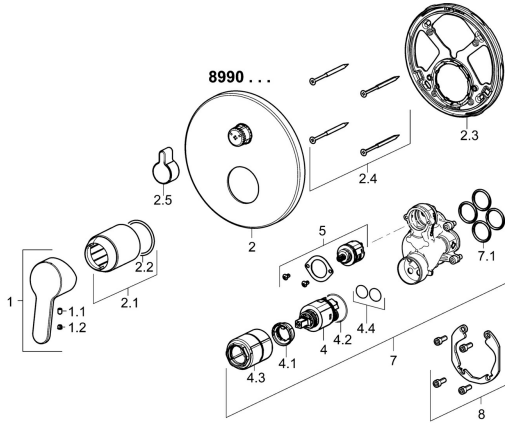

EAN: 4015474278707
static.hansa.com/89909003

Spare parts

SP89909003

	Name	Code
1	Lever Chrome	59913827
1.1	Screw, M5x8, SW2.5	59904755
1.2	Symbol plug Grey	59912112
2	Cover flange, d 170 mm Chrome	59914308
2.1	Cover sleeve Chrome	59912511
2.2	O-ring, 41x3	59913215
2.3	Fixing part	59914307
2.4	Screw, M4.5x80	59912890
2.5	Diverter knob Chrome	59914324
4	Cartridge, 3.5 Classic	59913075
4.1	Temperature adjustment limiter	59912325
4.2	O-ring, d 28.24x2.62	Discontinued 59912590
4.3	Screw sleeve, M38x1	59912115
4.4	O-ring, d 10.10x1.60	Discontinued 59905072
5	Diverter	59914183
7	Functional unit, 3.5	59914299
7.1	O-ring, 23.47x2.62	59914304
8	Installation kit	59914186
N.I.	Adapter, H/C reversed	59914184
N.I.	Raising kit, 15 mm	59914182
N.I.	Fixing screw, M6x13	59914657
N.I.	Diverter, 120°	59914655
N.I.	Screwdriver, 5 mm	59914334
N.I.	Raising kit, 15 mm, d 170 mm	59914191