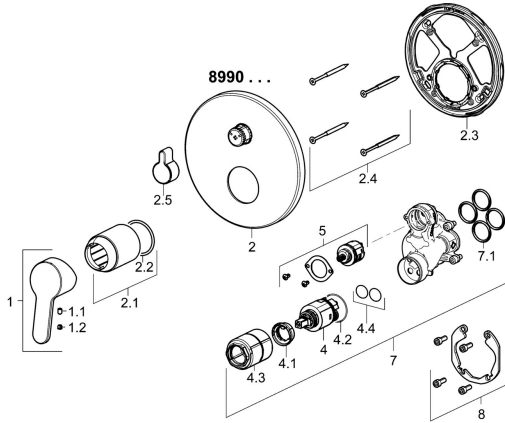

## Spare parts

### SP89909003

	Name	Code
1	Lever Chrome	59913827
1.1	Screw, M5x8, SW2.5	59904755
1.2	Symbol plug Grey	59912112
2	Cover flange, d 170 mm Chrome	59914308
2.1	Cover sleeve Chrome	59912511
2.2	O-ring, 41x3	59913215
2.3	Fixing part	59914307
2.4	Screw, M4.5x80	59912890
2.5	Diverter knob Chrome	59914324
4	Cartridge, 3.5 Classic	59913075
4.1	Temperature adjustment limiter	59912325
4.2	O-ring, d 28.24x2.62	Discontinued 59912590
4.3	Screw sleeve, M38x1	59912115
4.4	O-ring, d 10.10x1.60	Discontinued 59905072
5	Diverter	59914183
7	Functional unit, 3.5	59914299
7.1	O-ring, 23.47x2.62	59914304
8	Installation kit	59914186
N.I.	Adapter, H/C reversed	59914184
N.I.	Raising kit, 15 mm	59914182
N.I.	Fixing screw, M6x13	59914657
N.I.	Diverter, 120°	59914655
N.I.	Screwdriver, 5 mm	59914334
N.I.	Raising kit, 15 mm, d 170 mm	59914191