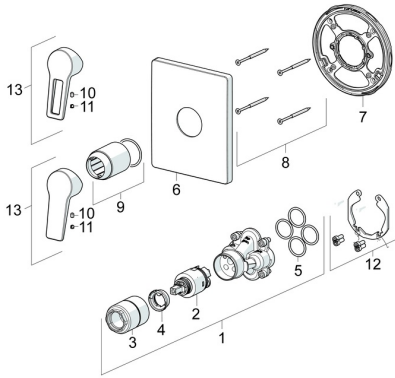

## Spare parts

### SP89859083

	Name	Code
01	Functional unit, 3.5	59914303
02	Cartridge, 3.5 Classic	59913075
03	Screw sleeve, M38x1	59912115
04	Temperature adjustment limiter	59912325
05	O-ring, 23.47x2.62	59914304
06	Cover flange, 185x150 mm Chrome	59914328
07	Fixing part	59914511
08	Screw, M4.5x80	59912890
09	Cover sleeve Chrome	59912511
10	Screw, M5x8, SW2.5	59904755
11	Symbol plug Grey	59912112
12	Installation kit	59914186
13	Lever Chrome	59913911
13	Lever Chrome	59913910
N.I.	Fixing screw, M6x13	59914657
N.I.	Raising kit, 15 mm	59914182
N.I.	Adapter, H/C reversed	59914184