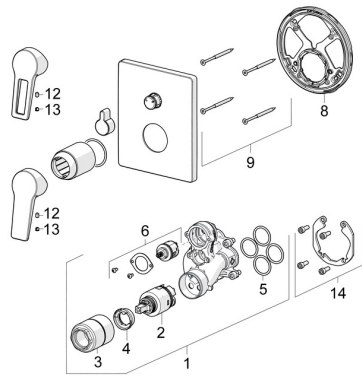

EAN: 4057304015816
static.hansa.com/8984908333

Spare parts

SP8984908333

	Name	Code
01	Functional unit, 3.5	59914299
02	Cartridge, 3.5 Classic	59913075
03	Screw sleeve, M38x1	59912115
04	Temperature adjustment limiter	59912325
05	O-ring, 23.47x2.62	59914304
06	Diverter	59914183
08	Fixing part	59914307
09	Screw, M4.5x80	59912890
12	Screw, M5x8, SW2.5	59904755
13	Symbol plug Grey	59912112
14	Installation kit	59914186
N.I.	Raising kit, 15 mm	59914182
N.I.	Adapter, H/C reversed	59914184