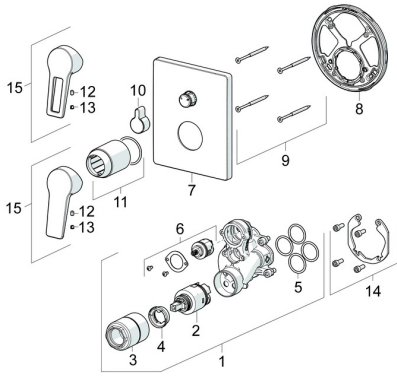

## Spare parts

### SP89849083

	Name	Code
01	Functional unit, 3.5	59914299
02	Cartridge, 3.5 Classic	59913075
03	Screw sleeve, M38x1	59912115
04	Temperature adjustment limiter	59912325
05	O-ring, 23.47x2.62	59914304
06	Diverter	59914183
07	Cover flange, 185x150 mm Chrome	59914327
08	Fixing part	59914307
09	Screw, M4.5x80	59912890
10	Diverter knob Chrome	59914324
11	Cover sleeve Chrome	59912511
12	Screw, M5x8, SW2.5	59904755
13	Symbol plug Grey	59912112
14	Installation kit	59914186
15	Lever Chrome	59913911
15	Lever Chrome	59913910
N.I.	Raising kit, 15 mm	59914182
N.I.	Fixing screw, M6x13	59914657
N.I.	Diverter, 120°	59914655
N.I.	Adapter, H/C reversed	59914184