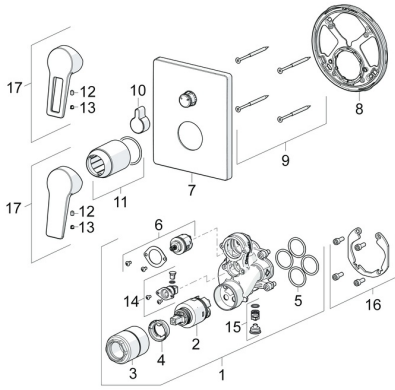

## Spare parts

### SP89843083

	Name	Code
01	Functional unit, 3.5	59914298
02	Cartridge, 3.5 Classic	59913075
03	Screw sleeve, M38x1	59912115
04	Temperature adjustment limiter	59912325
05	O-ring, 23.47x2.62	59914304
06	Diverter	59914183
07	Cover flange, 185x150 mm Chrome	59914327
08	Fixing part	59914307
09	Screw, M4.5x80	59912890
10	Diverter knob Chrome	59914324
11	Cover sleeve Chrome	59912511
12	Screw, M5x8, SW2.5	59904755
13	Symbol plug Grey	59912112
14	Vacuum breaker	59914335
15	Non-return valve	59914336
16	Installation kit	59914186
17	Lever Chrome	59913911
17	Lever Chrome	59913910
N.I.	Raising kit, 15 mm	59914182
N.I.	Fixing screw, M6x13	59914657
N.I.	Diverter, 120°	59914655
N.I.	Adapter, H/C reversed	59914184