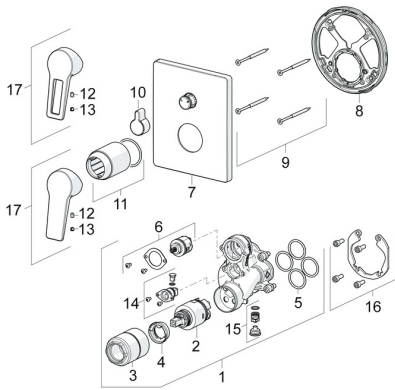

EAN: 4015474285590
static.hansa.com/89843083

Spare parts

SP89843083

	Name	Code
01	Functional unit, 3.5	59914298
02	Cartridge, 3.5 Classic	59913075
03	Screw sleeve, M38x1	59912115
04	Temperature adjustment limiter	59912325
05	O-ring, 23.47x2.62	59914304
06	Diverter	59914183
07	Cover flange, 185x150 mm Chrome	59914327
08	Fixing part	59914307
09	Screw, M4.5x80	59912890
10	Diverter knob Chrome	59914324
11	Cover sleeve Chrome	59912511
12	Screw, M5x8, SW2.5	59904755
13	Symbol plug Grey	59912112
14	Vacuum breaker	59914335
15	Non-return valve	59914336
16	Installation kit	59914186
17	Lever Chrome	59913911
17	Lever Chrome	59913910
N.I.	Raising kit, 15 mm	59914182
N.I.	Fixing screw, M6x13	59914657
N.I.	Diverter, 120°	59914655
N.I.	Adapter, H/C reversed	59914184