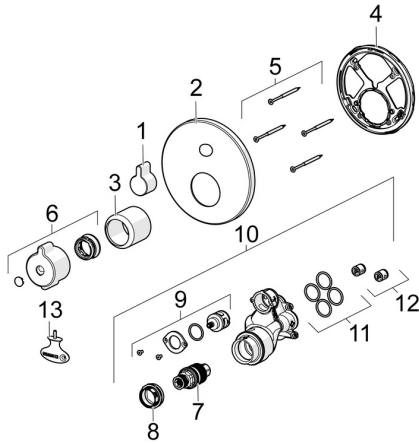

EAN: 4057304012549
static.hansa.com/88629085
Spare parts

SP88619085

	Name	Code
01	Handle Chrome	59914322
02	Cover flange, d 170 mm Chrome	59914317
03	Cover sleeve Chrome	59914294
04	Fixing part	59914307
05	Screw, M4,5x80	59912890
06	Temperature control handle Chrome	59914754
07	Thermostatic cartridge, 3.4	59914114
08	Screw sleeve	59914755
09	Diverter	59914183
10	Functional unit, (8114, 8862)	59914311
10	Functional unit, (8113, 8861)	59914316
11	O-ring, 23.47x2.62	59914304
12	Non-return valve	59905714
13	Key	59914077