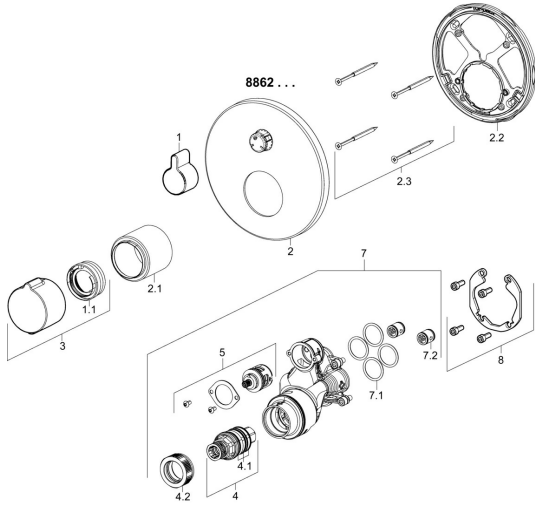

## Spare parts

### SP88623045

	Name	Code
1	Handle Chrome	59914322
1.1	Temperature adjustment limiter	59914426
2	Cover flange, d 170 mm Chrome	59914317
2.1	Cover sleeve Chrome	59914294
2.2	Fixing part	59914307
2.3	Screw, M4.5x80	59912890
3	Temperature control handle Chrome	59914320
4	Thermostatic cartridge, 3.4	59914114
4.1	O-ring kit	59914113
4.2	Tightening nut, M36x1.5, SW38	59914319
5	Diverter	59914183
7	Functional unit, 81143572	59914314
7.1	O-ring, 23.47x2.62	59914304
7.2	Non-return valve	59905714
8	Installation kit	59914186
N.I.	Screwdriver, 5 mm	59914334
N.I.	Raising kit, 15 mm, d 170 mm	59914191
N.I.	Adapter, H/C reversed	59914184
N.I.	Raising kit, 15 mm	59914182
N.I.	Silencer	59904792
N.I.	Fixing screw, M6x13	59914657
N.I.	Temperature adjustment limiter, max 38°C	59914619
N.I.	Diverter, 240°	59914656