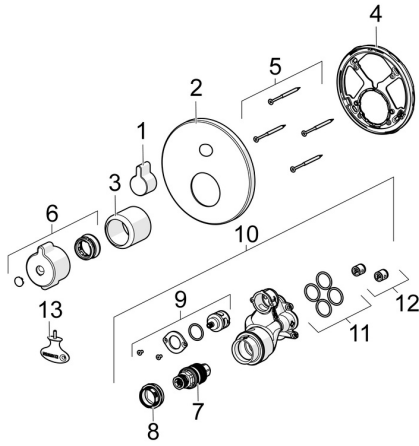

EAN: 4057304012532
static.hansa.com/88619085

Spare parts

SP88619085

	Name	Code
01	Handle Chrome	59914322
02	Cover flange, d 170 mm Chrome	59914317
03	Cover sleeve Chrome	59914294
04	Fixing part	59914307
05	Screw, M4,5x80	59912890
06	Temperature control handle Chrome	59914754
07	Thermostatic cartridge, 3.4	59914114
08	Screw sleeve	59914755
09	Diverter	59914183
10	Functional unit, (8114, 8862)	59914311
10	Functional unit, (8113, 8861)	59914316
11	O-ring, 23.47x2.62	59914304
12	Non-return valve	59905714
13	Key	59914077