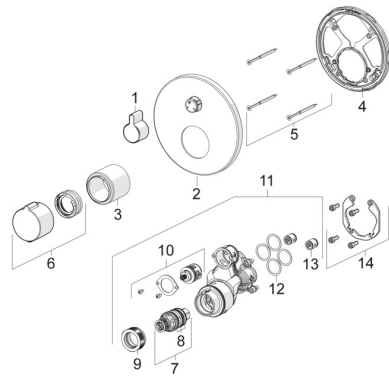

## Spare parts

### SP88619045

	Name	Code
01	Handle Chrome	59914322
02	Cover flange, d 170 mm Chrome	59914317
03	Cover sleeve Chrome	59914294
04	Fixing part	59914307
05	Screw, M4,5x80	59912890
06	Temperature control handle Chrome	59914320
07	Thermostatic cartridge, 3.4	59914114
08	O-ring kit	59914113
09	Tightening nut, M36x1.5, SW38	59914319
10	Diverter	59914183
11	Functional unit, (8114, 8862)	59914311
11	Functional unit, (8113, 8861)	59914316
12	O-ring, 23.47x2.62	59914304
13	Non-return valve	59905714
14	Installation kit	59914186
N.I.	Raising kit, 15 mm, d 170 mm	59914191
N.I.	Adapter, H/C reversed	59914184
N.I.	Raising kit, 15 mm	59914182
N.I.	Fixing screw, M6x13	59914657
N.I.	Diverter, 240°	59914656
N.I.	Temperature adjustment limiter, max 38°C	59914619
N.I.	Diverter, 120°	59914655