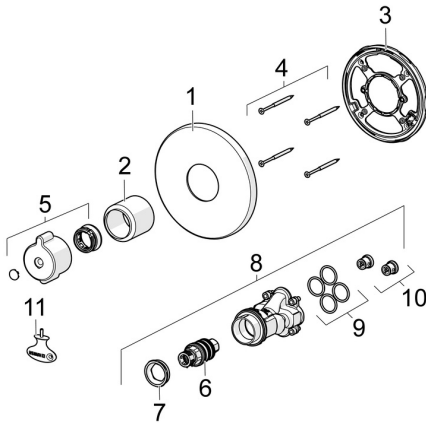

EAN: 4057304012556
static.hansa.com/88609085

Spare parts

SP88609085

	Name	Code
01	Cover flange, d 170 mm Chrome	59914318
02	Cover sleeve Chrome	59914294
03	Fixing part	59914296
04	Screw, M4,5x80	59912890
05	Temperature control handle Chrome	59914754
06	Thermostatic cartridge, 3.4	59914114
07	Screw sleeve	59914755
08	Functional unit	59914293
09	O-ring, 23.47x2.62	59914304
10	Non-return valve	59905714
11	Key	59914077