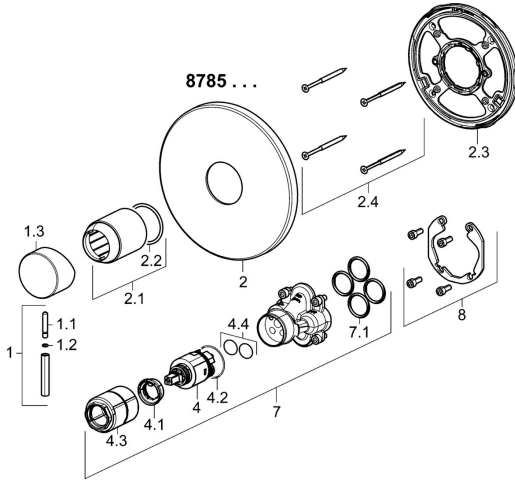

EAN: 4015474286160
static.hansa.com/87859041

Spare parts

SP87859041

	Name	Code
1	Lever, 45 mm, (2011-) Chrome	59913272
1.1	Screw, M5x28, SW2.5	59913273
1.2	O-ring, d 3x1.5	59913100
1.3	Cap, (2011-) Chrome	59913271
2	Cover flange, d 170 mm Chrome	59914310
2.1	Cover sleeve Chrome	59912511
2.2	O-ring, 41x3	59913215
2.3	Fixing part	59914296
2.4	Screw, M4.5x80	59912890
4	Cartridge, 3.5 Classic	59913075
4.1	Temperature adjustment limiter	59912325
4.2	O-ring, d 28.24x2.62 Discontinued	59912590
4.3	Screw sleeve, M38x1	59912115
4.4	O-ring, d 10.10x1.60 Discontinued	59905072
7	Functional unit, 3.5	59914303
7.1	O-ring, 23.47x2.62	59914304
8	Installation kit	59914186
N.I.	Fixing screw, M6x13	59914657
N.I.	Adapter, H/C reversed	59914184
N.I.	Raising kit, 15 mm	59914182
N.I.	Raising kit, 15 mm, d 170 mm	59914191