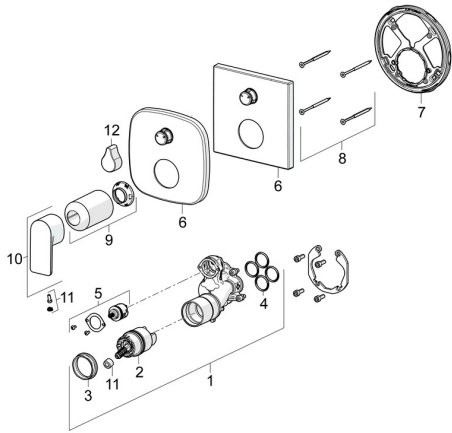

## Spare parts

### SP87849073

	Name	Code
01	Functional unit	59914514
02	Cartridge, 4.0 Classic	59914129
03	Tightening nut, M42x1.5, SW 38	59914128
04	O-ring, 23.47x2.62	59914304
05	Diverter	59914183
06	Cover flange Chrome	59914309
06	Cover plate, 154x154 mm Chrome	59914575
07	Fixing part	59914307
08	Screw, M4.5x80	59912890
09	Cover sleeve Chrome	59914572
10	Lever Chrome	1009774V
11	Symbol plug	59914573
12	Handle Chrome	59914576
N.I.	Diverter, 120°	59914655