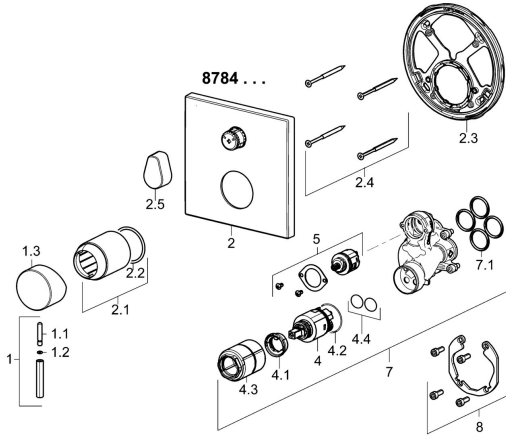

EAN: 4015474287235
static.hansa.com/87849051

Spare parts

SP87849051

	Name	Code
1	Lever, 45 mm, (2011-) Chrome	59913272
1.1	Screw, M5x28, SW2.5	59913273
1.2	O-ring, d 3x1.5	59913100
1.3	Cap, (2011-) Chrome	59913271
2	Cover flange Chrome	59914309
2.1	Cover sleeve Chrome	59912511
2.2	O-ring, 41x3	59913215
2.3	Fixing part	59914307
2.4	Screw, M4,5x80	59912890
2.5	Handle Chrome	59914576
4	Cartridge, 3.5 Classic	59913075
4.1	Temperature adjustment limiter	59912325
4.2	O-ring, d 28.24x2.62 Discontinued	59912590
4.3	Screw sleeve, M38x1	59912115
4.4	O-ring, d 10.10x1.60 Discontinued	59905072
5	Diverter	59914183
7	Functional unit, 3.5	59914299
7.1	O-ring, 23.47x2.62	59914304
8	Installation kit	59914186
N.I.	Screwdriver, 5 mm	59914334
N.I.	Raising kit, 15 mm, 150x150 mm	59914192
N.I.	Adapter, H/C reversed	59914184
N.I.	Raising kit, 15 mm	59914182
N.I.	Diverter, 120°	59914655
N.I.	Fixing screw, M6x13	59914657