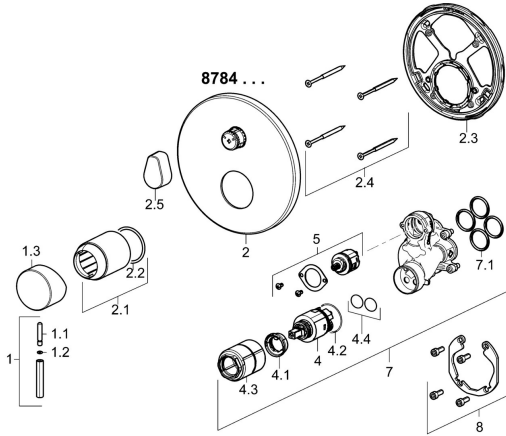

EAN: 4015474287266
static.hansa.com/87849041

Spare parts

SP87849041

	Name	Code
1	Lever, 45 mm, (2011-) Chrome	59913272
1.1	Screw, M5x28, SW2.5	59913273
1.2	O-ring, d 3x1.5	59913100
1.3	Cap, (2011-) Chrome	59913271
2	Cover flange, d 170 mm Chrome	59914308
2.1	Cover sleeve Chrome	59912511
2.2	O-ring, 41x3	59913215
2.3	Fixing part	59914307
2.4	Screw, M4.5x80	59912890
2.5	Handle Chrome	59914576
4	Cartridge, 3.5 Classic	59913075
4.1	Temperature adjustment limiter	59912325
4.2	O-ring, d 28.24x2.62 Discontinued	59912590
4.3	Screw sleeve, M38x1	59912115
4.4	O-ring, d 10.10x1.60 Discontinued	59905072
5	Diverter	59914183
7	Functional unit, 3.5	59914299
7.1	O-ring, 23.47x2.62	59914304
8	Installation kit	59914186
N.I.	Screwdriver, 5 mm	59914334
N.I.	Raising kit, 15 mm, d 170 mm	59914191
N.I.	Adapter, H/C reversed	59914184
N.I.	Raising kit, 15 mm	59914182
N.I.	Diverter, 120°	59914655
N.I.	Fixing screw, M6x13	59914657