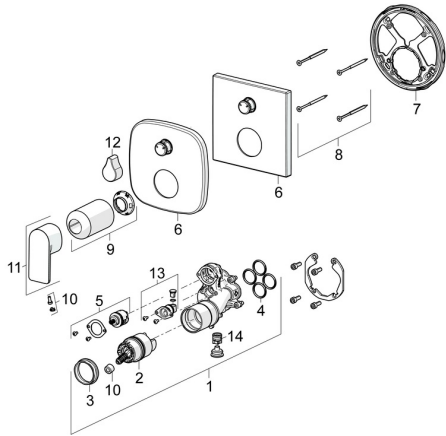

EAN: 4057304015410
static.hansa.com/87843073

Spare parts

SP87843073

	Name	Code
01	Functional unit	59914515
02	Cartridge, 4.0 Classic	59914129
03	Tightening nut, M4x1.5, SW 38	59914128
04	O-ring, 23.47x2.62	59914304
05	Diverter	59914183
06	Cover flange Chrome	59914309
06	Cover plate, 154x154 mm Chrome	59914575
07	Fixing part	59914307
08	Screw, M4.5x80	59912890
09	Cover sleeve Chrome	59914572
10	Symbol plug	59914573
11	Lever Chrome	1009774V
12	Handle Chrome	59914576
13	Vacuum breaker	59914335
14	Non-return valve	59914336
N.I.	Diverter, 120°	59914655