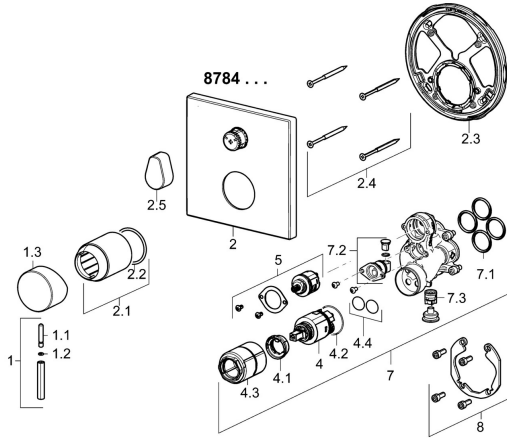

## Spare parts

### SP87843051

	Name	Code
1	Lever, 45 mm, (2011-) Chrome	59913272
1.1	Screw, M5x28, SW2.5	59913273
1.2	O-ring, d 3x1.5	59913100
1.3	Cap, (2011-) Chrome	59913271
2	Cover flange Chrome	59914309
2.1	Cover sleeve Chrome	59912511
2.2	O-ring, 41x3	59913215
2.3	Fixing part	59914307
2.4	Screw, M4,5x80	59912890
2.5	Handle Chrome	59914576
4	Cartridge, 3.5 Classic	59913075
4.1	Temperature adjustment limiter	59912325
4.2	O-ring, d 28.24x2.62 <span style="background-color: #cccccc;">Discontinued</span>	59912590
4.3	Screw sleeve, M38x1	59912115
4.4	O-ring, d 10.10x1.60 <span style="background-color: #cccccc;">Discontinued</span>	59905072
5	Diverter	59914183
7	Functional unit, 3.5	59914298
7.1	O-ring, 23.47x2.62	59914304
7.2	Vacuum breaker	59914335
7.3	Non-return valve	59914336
8	Installation kit	59914186
N.I.	Adapter, H/C reversed	59914184
N.I.	Raising kit, 15 mm	59914182
N.I.	Screwdriver, 5 mm	59914334
N.I.	Fixing screw, M6x13	59914657
N.I.	Diverter, 120°	59914655
N.I.	Raising kit, 15 mm, 150x150 mm	59914192