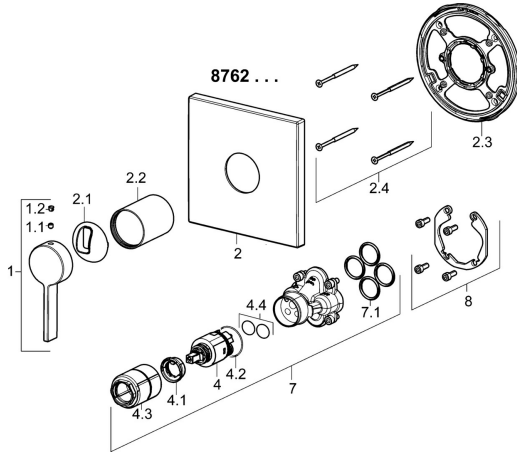

EAN: 4015474287150
static.hansa.com/87629003

Spare parts

SP87629003

	Name	Code
1	Lever Chrome	59914017
1.1	Screw, M5x6, SW2.5	59912617
1.2	Cover plug Chrome	59913762
2	Cover flange, 150x150 Chrome	59914305
2.1	Covering cap Chrome	59914016
2.2	Cover sleeve Chrome	59913375
2.3	Fixing part	59914296
2.4	Screw, M4.5x80	59912890
4	Cartridge, 3.5 Classic	59913075
4.1	Temperature adjustment limiter	59912325
4.2	O-ring, d 28.24x2.62 Discontinued	59912590
4.3	Screw sleeve, M38x1	59912115
4.4	O-ring, d 10.10x1.60 Discontinued	59905072
7	Functional unit, 3.5	59914303
7.1	O-ring, 23.47x2.62	59914304
8	Installation kit	59914186
N.I.	Fixing screw, M6x13	59914657
N.I.	Adapter, H/C reversed	59914184
N.I.	Raising kit, 15 mm	59914182
N.I.	Raising kit, 15 mm, 150x150 mm	59914192