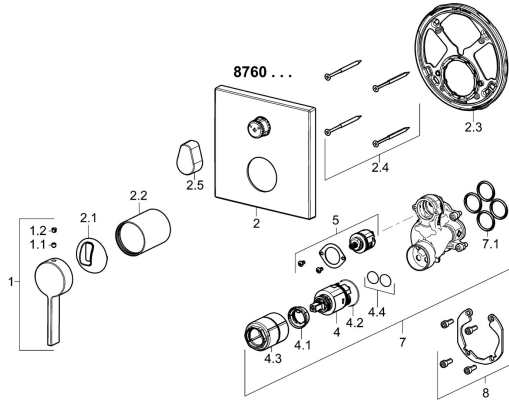

## Spare parts

### SP87609003

	Name	Code
1	Lever Chrome	59914017
1.1	Screw, M5x6, SW2.5	59912617
1.2	Cover plug Chrome	59913762
2	Cover flange, 150x150 mm Chrome	59914301
2.1	Covering cap Chrome	59914016
2.2	Cover sleeve Chrome	59913375
2.3	Fixing part	59914307
2.4	Screw, M4.5x80	59912890
2.5	Handle Chrome	59914576
4	Cartridge, 3.5 Classic	59913075
4.1	Temperature adjustment limiter	59912325
4.2	O-ring, d 28.24x2.62	Discontinued 59912590
4.3	Screw sleeve, M38x1	59912115
4.4	O-ring, d 10.10x1.60	Discontinued 59905072
5	Diverter	59914183
7	Functional unit, 3.5	59914299
7.1	O-ring, 23.47x2.62	59914304
8	Installation kit	59914186
N.I.	Screwdriver, 5 mm	59914334
N.I.	Raising kit, 15 mm, 150x150 mm	59914192
N.I.	Adapter, H/C reversed	59914184
N.I.	Raising kit, 15 mm	59914182
N.I.	Diverter, 120°	59914655
N.I.	Fixing screw, M6x13	59914657