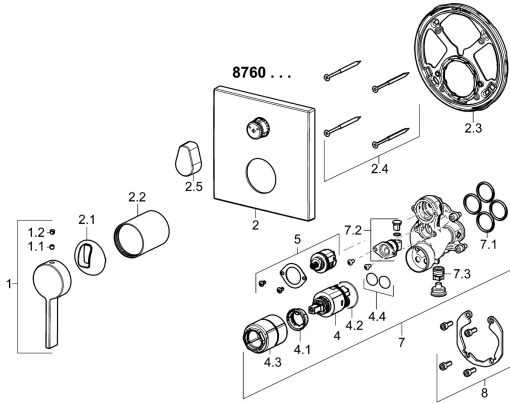

## Spare parts

### SP87603003

	Name	Code
1	Lever Chrome	59914017
1.1	Screw, M5x6, SW2.5	59912617
1.2	Cover plug Chrome	59913762
2	Cover flange, 150x150 mm Chrome	59914301
2.1	Covering cap Chrome	59914016
2.2	Cover sleeve Chrome	59913375
2.3	Fixing part	59914307
2.4	Screw, M4.5x80	59912890
2.5	Handle Chrome	59914576
4	Cartridge, 3.5 Classic	59913075
4.1	Temperature adjustment limiter	59912325
4.2	O-ring, d 28.24x2.62	<b>Discontinued</b> 59912590
4.3	Screw sleeve, M38x1	59912115
4.4	O-ring, d 10.10x1.60	<b>Discontinued</b> 59905072
5	Diverter	59914183
7	Functional unit, 3.5	59914298
7.1	O-ring, 23.47x2.62	59914304
7.2	Vacuum breaker	59914335
7.3	Non-return valve	59914336
8	Installation kit	59914186
N.I.	Adapter, H/C reversed	59914184
N.I.	Raising kit, 15 mm	59914182
N.I.	Screwdriver, 5 mm	59914334
N.I.	Fixing screw, M6x13	59914657
N.I.	Diverter, 120°	59914655
N.I.	Raising kit, 15 mm, 150x150 mm	59914192