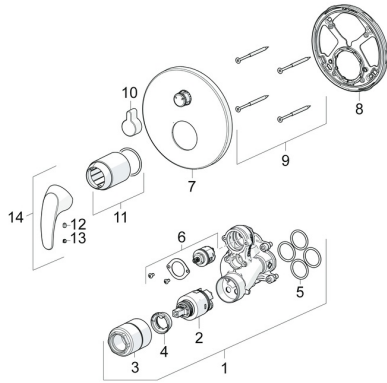

## Spare parts

### SP86269103

	Name	Code
01	Functional unit, 3.5	59914299
02	Cartridge, 3.5 Classic	59913075
03	Screw sleeve, M38x1	59912115
04	Temperature adjustment limiter	59912325
05	O-ring, 23.47x2.62	59914304
06	Diverter	59914183
07	Cover flange, d 170 mm Chrome	59914308
08	Fixing part	59914307
09	Screw, M4.5x80	59912890
10	Diverter knob Chrome	59914324
11	Cover sleeve Chrome	59912511
12	Screw, M5x8, SW2.5	59904755
13	Symbol plug Grey	59912112
14	Lever Chrome	59913678
N.I.	Adapter, H/C reversed	59914184
N.I.	Raising kit, 15 mm	59914182
N.I.	Raising kit, 15 mm, d 170 mm	59914191