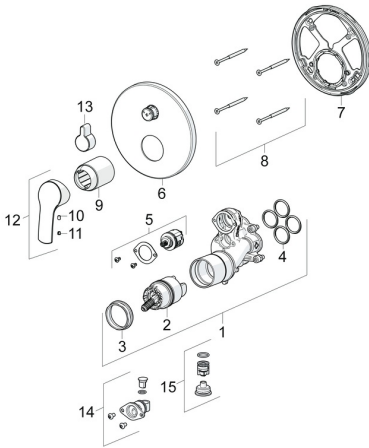

## Spare parts

### SP85283083

	Name	Code
01	Functional unit	59914515
02	Cartridge, 4.0 Classic	59914129
03	Tightening nut, M42x1.5, SW 38	59914128
04	O-ring, 23.47x2.62	59914304
05	Diverter	59914183
06	Cover flange, d 170 mm Chrome	59914308
07	Fixing part	59914307
08	Screw, M4.5x80	59912890
09	Cover sleeve Chrome <span style="background-color: #cccccc; padding: 2px;">Discontinued</span>	59914455
10	Screw, M4x8	59914512
11	Symbol plug	59914513
12	Lever Chrome	59914453
13	Diverter knob Chrome	59914324
14	Vacuum breaker	59914335
15	Non-return valve	59914336
N.I.	Raising kit, 15 mm, d 170 mm	59914191
N.I.	Raising kit, 15 mm	59914182
N.I.	Fixing screw, M6x13	59914657
N.I.	Diverter, 120°	59914655
N.I.	Adapter, H/C reversed	59914184