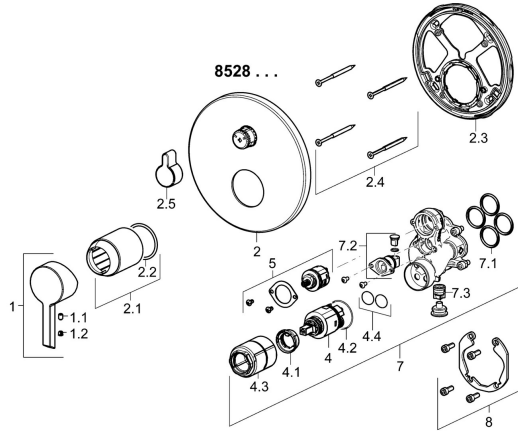

EAN: 4015474278745
static.hansa.com/85283003

Spare parts

SP85283003

	Name	Code
1	Lever Chrome	59913586
1.1	Screw, M5x8, SW2.5	59904755
1.2	Symbol plug Grey	59912112
2	Cover flange, d 170 mm Chrome	59914308
2.1	Cover sleeve Chrome	59912511
2.2	O-ring, 41x3	59913215
2.3	Fixing part	59914307
2.4	Screw, M4.5x80	59912890
2.5	Diverter knob Chrome	59914324
4	Cartridge, 3.5 Classic	59913075
4.1	Temperature adjustment limiter	59912325
4.2	O-ring, d 28.24x2.62	Discontinued 59912590
4.3	Screw sleeve, M38x1	59912115
4.4	O-ring, d 10.10x1.60	Discontinued 59905072
5	Diverter	59914183
7	Functional unit, 3.5	59914298
7.1	O-ring, 23.47x2.62	59914304
7.2	Vacuum breaker	59914335
7.3	Non-return valve	59914336
8	Installation kit	59914186
N.I.	Adapter, H/C reversed	59914184
N.I.	Raising kit, 15 mm	59914182
N.I.	Fixing screw, M6x13	59914657
N.I.	Diverter, 120°	59914655
N.I.	Screwdriver, 5 mm	59914334
N.I.	Raising kit, 15 mm, d 170 mm	59914191