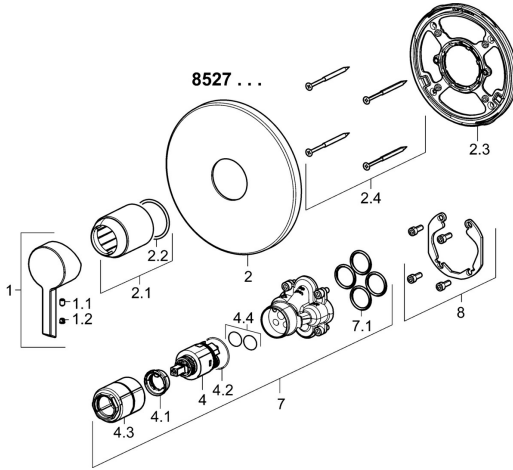

EAN: 4015474278738
static.hansa.com/85279103

Spare parts

SP85279103

	Name	Code
1	Lever Chrome	59913586
1.1	Screw, M5x8, SW2.5	59904755
1.2	Symbol plug Grey	59912112
2	Cover flange, d 170 mm Chrome	59914310
2.1	Cover sleeve Chrome	59912511
2.2	O-ring, 41x3	59913215
2.3	Fixing part	59914296
2.4	Screw, M4.5x80	59912890
4	Cartridge, 3.5 Classic	59913075
4.1	Temperature adjustment limiter	59912325
4.2	O-ring, d 28.24x2.62	Discontinued 59912590
4.3	Screw sleeve, M38x1	59912115
4.4	O-ring, d 10.10x1.60	Discontinued 59905072
7	Functional unit, 3.5	59914303
7.1	O-ring, 23.47x2.62	59914304
8	Installation kit	59914186
N.I.	Fixing screw, M6x13	59914657
N.I.	Adapter, H/C reversed	59914184
N.I.	Raising kit, 15 mm	59914182
N.I.	Raising kit, 15 mm, d 170 mm	59914191