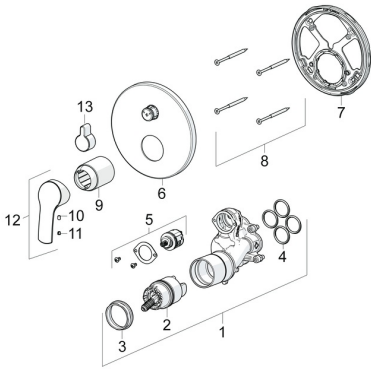

EAN: 4057304003844
static.hansa.com/85269183

Spare parts

SP85269183

	Name	Code
01	Functional unit	59914514
02	Cartridge, 4.0 Classic	59914129
03	Tightening nut, M42x1.5, SW 38	59914128
04	O-ring, 23.47x2.62	59914304
05	Diverter	59914183
06	Cover flange, d 170 mm Chrome	59914308
07	Fixing part	59914307
08	Screw, M4.5x80	59912890
09	Cover sleeve Chrome Discontinued	59914455
10	Screw, M4x8	59914512
11	Symbol plug	59914513
12	Lever Chrome	59914453
13	Diverter knob Chrome	59914324
N.I.	Raising kit, 15 mm, d 170 mm	59914191
N.I.	Adapter, H/C reversed	59914184
N.I.	Raising kit, 15 mm	59914182
N.I.	Diverter, 120°	59914655
N.I.	Fixing screw, M6x13	59914657