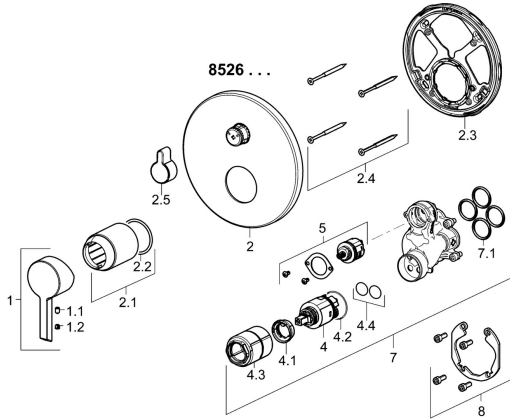

## Spare parts

### SP85269103

	Name	Code
1	Lever Chrome	59913586
1.1	Screw, M5x8, SW2.5	59904755
1.2	Symbol plug Grey	59912112
2	Cover flange, d 170 mm Chrome	59914308
2.1	Cover sleeve Chrome	59912511
2.2	O-ring, 41x3	59913215
2.3	Fixing part	59914307
2.4	Screw, M4.5x80	59912890
2.5	Diverter knob Chrome	59914324
4	Cartridge, 3.5 Classic	59913075
4.1	Temperature adjustment limiter	59912325
4.2	O-ring, d 28.24x2.62 <b>Discontinued</b>	59912590
4.3	Screw sleeve, M38x1	59912115
4.4	O-ring, d 10.10x1.60 <b>Discontinued</b>	59905072
5	Diverter	59914183
7	Functional unit, 3.5	59914299
7.1	O-ring, 23.47x2.62	59914304
8	Installation kit	59914186
N.I.	Diverter, 120°	59914655
N.I.	Adapter, H/C reversed	59914184
N.I.	Raising kit, 15 mm	59914182
N.I.	Fixing screw, M6x13	59914657
N.I.	Screwdriver, 5 mm	59914334
N.I.	Raising kit, 15 mm, d 170 mm	59914191