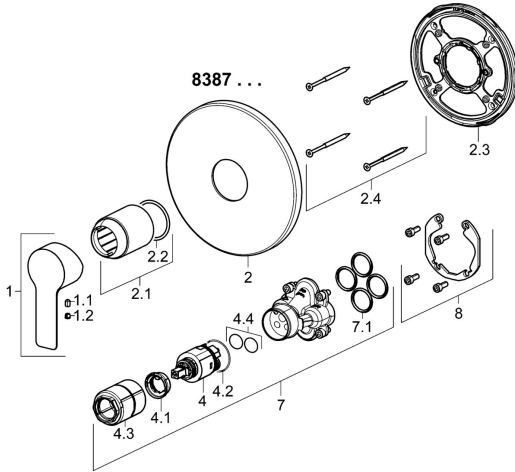

EAN: 4015474278882
static.hansa.com/83879503

Spare parts

SP83879503

	Name	Code
1	Lever Chrome	59913650
1.1	Screw, M5x8, SW2.5	59904755
1.2	Cover plug Chrome	59913762
2	Cover flange, d 170 mm Chrome	59914310
2.1	Cover sleeve Chrome	59912511
2.2	O-ring, 41x3	59913215
2.3	Fixing part	59914296
2.4	Screw, M4.5x80	59912890
4	Cartridge, 3.5 Classic	59913075
4.1	Temperature adjustment limiter	59912325
4.2	O-ring, d 28.24x2.62	Discontinued 59912590
4.3	Screw sleeve, M38x1	59912115
4.4	O-ring, d 10.10x1.60	Discontinued 59905072
7	Functional unit, 3.5	59914303
7.1	O-ring, 23.47x2.62	59914304
8	Installation kit	59914186
N.I.	Fixing screw, M6x13	59914657
N.I.	Adapter, H/C reversed	59914184
N.I.	Raising kit, 15 mm	59914182
N.I.	Raising kit, 15 mm, d 170 mm	59914191