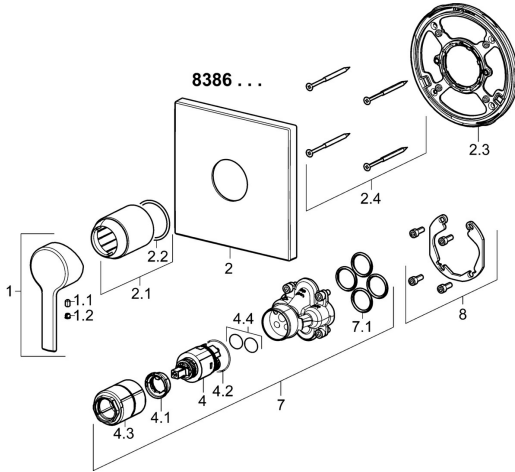

EAN: 4015474287136
static.hansa.com/83869583

Spare parts

SP83869583

	Name	Code
1	Lever Chrome	59913761
1.1	Screw, M5x8, SW2.5	59904755
1.2	Cover plug Chrome	59913762
2	Cover flange Chrome	59914312
2.1	Cover sleeve Chrome	59912511
2.2	O-ring, 41x3	59913215
2.3	Fixing part	59914296
2.4	Screw, M4.5x80	59912890
4	Cartridge, 3.5 Classic	59913075
4.1	Temperature adjustment limiter	59912325
4.2	O-ring, d 28.24x2.62	Discontinued 59912590
4.3	Screw sleeve, M38x1	59912115
4.4	O-ring, d 10.10x1.60	Discontinued 59905072
7	Functional unit, 3.5	59914303
7.1	O-ring, 23.47x2.62	59914304
8	Installation kit	59914186
N.I.	Fixing screw, M6x13	59914657
N.I.	Adapter, H/C reversed	59914184
N.I.	Raising kit, 15 mm	59914182
N.I.	Raising kit, 15 mm, 150x150 mm	59914192