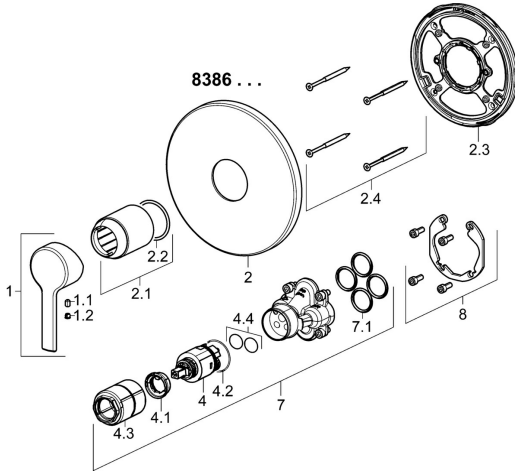

## Spare parts

### SP83869573

	Name	Code
1	Lever Chrome	59913761
1.1	Screw, M5x8, SW2.5	59904755
1.2	Cover plug Chrome	59913762
2	Cover flange, d 170 mm Chrome	59914310
2.1	Cover sleeve Chrome	59912511
2.2	O-ring, 41x3	59913215
2.3	Fixing part	59914296
2.4	Screw, M4.5x80	59912890
4	Cartridge, 3.5 Classic	59913075
4.1	Temperature adjustment limiter	59912325
4.2	O-ring, d 28.24x2.62	Discontinued 59912590
4.3	Screw sleeve, M38x1	59912115
4.4	O-ring, d 10.10x1.60	Discontinued 59905072
7	Functional unit, 3.5	59914303
7.1	O-ring, 23.47x2.62	59914304
8	Installation kit	59914186
N.I.	Fixing screw, M6x13	59914657
N.I.	Adapter, H/C reversed	59914184
N.I.	Raising kit, 15 mm	59914182
N.I.	Raising kit, 15 mm, d 170 mm	59914191