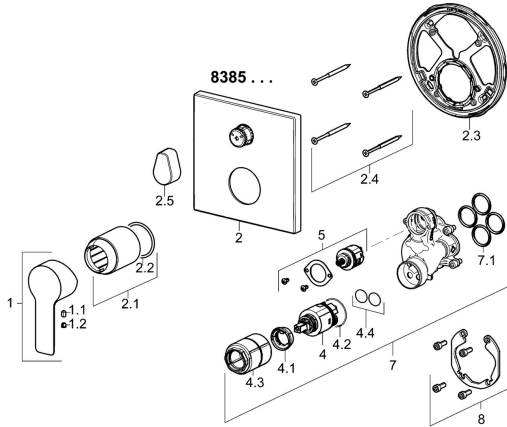

EAN: 4015474279414
static.hansa.com/83859513

Spare parts

SP83859513

	Name	Code
1	Lever Chrome	59913650
1.1	Screw, M5x8, SW2.5	59904755
1.2	Cover plug Chrome	59913762
2	Cover flange Chrome	59914309
2.1	Cover sleeve Chrome	59912511
2.2	O-ring, 41x3	59913215
2.3	Fixing part	59914307
2.4	Screw, M4.5x80	59912890
2.5	Handle Chrome	59914576
4	Cartridge, 3.5 Classic	59913075
4.1	Temperature adjustment limiter	59912325
4.2	O-ring, d 28.24x2.62	Discontinued 59912590
4.3	Screw sleeve, M38x1	59912115
4.4	O-ring, d 10.10x1.60	Discontinued 59905072
5	Diverter	59914183
7	Functional unit, 3.5	59914299
7.1	O-ring, 23.47x2.62	59914304
8	Installation kit	59914186
N.I.	Screwdriver, 5 mm	59914334
N.I.	Raising kit, 15 mm, 150x150 mm	59914192
N.I.	Adapter, H/C reversed	59914184
N.I.	Raising kit, 15 mm	59914182
N.I.	Diverter, 120°	59914655
N.I.	Fixing screw, M6x13	59914657