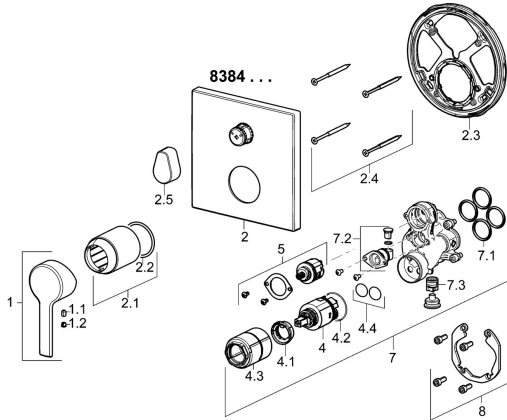

## Spare parts

### SP83843583

	Name	Code
1	Lever Chrome	59913761
1.1	Screw, M5x8, SW2.5	59904755
1.2	Cover plug Chrome	59913762
2	Cover flange Chrome	59914309
2.1	Cover sleeve Chrome	59912511
2.2	O-ring, 41x3	59913215
2.3	Fixing part	59914307
2.4	Screw, M4.5x80	59912890
2.5	Handle Chrome	59914576
4	Cartridge, 3.5 Classic	59913075
4.1	Temperature adjustment limiter	59912325
4.2	O-ring, d 28.24x2.62	Discontinued 59912590
4.3	Screw sleeve, M38x1	59912115
4.4	O-ring, d 10.10x1.60	Discontinued 59905072
5	Diverter	59914183
7	Functional unit, 3.5	59914298
7.1	O-ring, 23.47x2.62	59914304
7.2	Vacuum breaker	59914335
7.3	Non-return valve	59914336
8	Installation kit	59914186
N.I.	Raising kit, 15 mm	59914182
N.I.	Adapter, H/C reversed	59914184
N.I.	Raising kit, 15 mm, 150x150 mm	59914192
N.I.	Screwdriver, 5 mm	59914334
N.I.	Diverter, 120°	59914655
N.I.	Fixing screw, M6x13	59914657