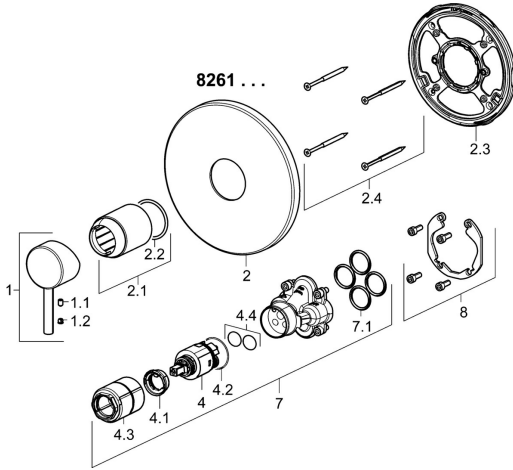

## Spare parts

### SP82619077

	Name	Code
1	Lever Chrome	59913840
1.1	Screw, M5x8, SW2.5	59904755
1.2	Symbol plug Grey	59912112
2	Cover flange, d 170 mm Chrome	59914310
2.1	Cover sleeve Chrome	59912511
2.2	O-ring, 41x3	59913215
2.3	Fixing part	59914296
2.4	Screw, M4.5x80	59912890
4	Cartridge, 3.5 Classic	59913075
4.1	Temperature adjustment limiter	59912325
4.2	O-ring, d 28.24x2.62	Discontinued 59912590
4.3	Screw sleeve, M38x1	59912115
4.4	O-ring, d 10.10x1.60	Discontinued 59905072
7	Functional unit, 3.5	59914303
7.1	O-ring, 23.47x2.62	59914304
8	Installation kit	59914186
N.I.	Fixing screw, M6x13	59914657
N.I.	Adapter, H/C reversed	59914184
N.I.	Raising kit, 15 mm	59914182
N.I.	Raising kit, 15 mm, d 170 mm	59914191