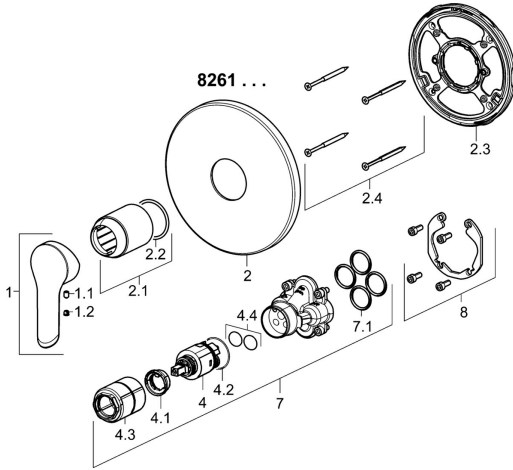

## Spare parts

### SP82619073

	Name	Code
1	Lever Chrome	59914629
1.1	Screw, M5x8, SW2.5	59904755
1.2	Symbol plug Grey	59912112
2	Cover flange, d 170 mm Chrome	59914310
2.1	Cover sleeve Chrome	59912511
2.2	O-ring, 41x3	59913215
2.3	Fixing part	59914296
2.4	Screw, M4.5x80	59912890
4	Cartridge, 3.5 Classic	59913075
4.1	Temperature adjustment limiter	59912325
4.2	O-ring, d 28.24x2.62	Discontinued 59912590
4.3	Screw sleeve, M38x1	59912115
4.4	O-ring, d 10.10x1.60	Discontinued 59905072
7	Functional unit, 3.5	59914303
8	Installation kit	59914186
N.I.	Raising kit, 15 mm, d 170 mm	59914191
N.I.	Raising kit, 15 mm	59914182
N.I.	Fixing screw, M6x13	59914657
N.I.	Adapter, H/C reversed	59914184