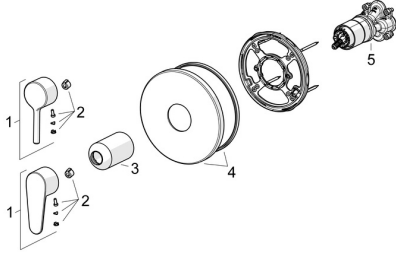

EAN: 4057304017346
static.hansa.com/82619067

Spare parts

SP82619063

	Name	Code
01	Lever Chrome	1014994V
01	Lever Chrome	1014997V
02	Symbol plug	59914573
03	Cover sleeve Chrome	59914572
04	Cover flange, d 170 mm Chrome	59914310
05	Functional unit Discontinued	59914510