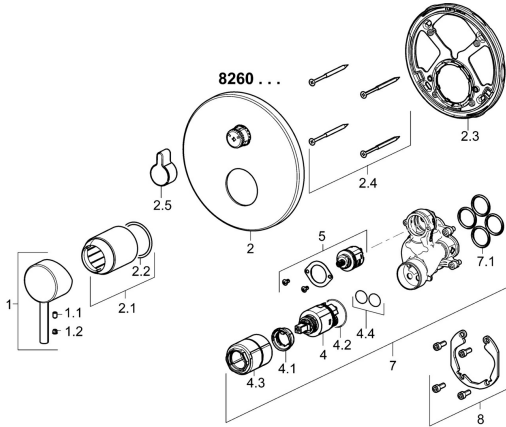

## Spare parts

### SP82609077

	Name	Code
1	Lever Chrome	59913840
1.1	Screw, M5x8, SW2.5	59904755
1.2	Symbol plug Grey	59912112
2	Cover flange, d 170 mm Chrome	59914308
2.1	Cover sleeve Chrome	59912511
2.2	O-ring, 41x3	59913215
2.3	Fixing part	59914307
2.4	Screw, M4.5x80	59912890
2.5	Diverter knob Chrome	59914324
4	Cartridge, 3.5 Classic	59913075
4.1	Temperature adjustment limiter	59912325
4.2	O-ring, d 28.24x2.62	Discontinued 59912590
4.3	Screw sleeve, M38x1	59912115
4.4	O-ring, d 10.10x1.60	Discontinued 59905072
5	Diverter	59914183
7	Functional unit, 3.5	59914299
7.1	O-ring, 23.47x2.62	59914304
8	Installation kit	59914186
N.I.	Adapter, H/C reversed	59914184
N.I.	Raising kit, 15 mm	59914182
N.I.	Diverter, 120°	59914655
N.I.	Screwdriver, 5 mm	59914334
N.I.	Raising kit, 15 mm, d 170 mm	59914191