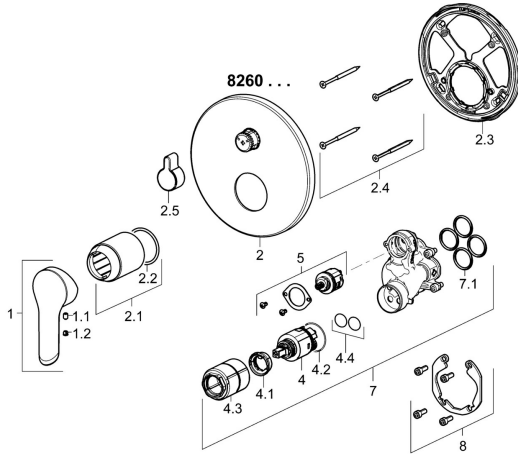

EAN: 4015474279278
static.hansa.com/82609073

Spare parts

SP82609073

	Name	Code
1	Lever Chrome	59914629
1.1	Screw, M5x8, SW2.5	59904755
1.2	Symbol plug Grey	59912112
2	Cover flange, d 170 mm Chrome	59914308
2.1	Cover sleeve Chrome	59912511
2.2	O-ring, 41x3	59913215
2.3	Fixing part	59914307
2.4	Screw, M4.5x80	59912890
2.5	Diverter knob Chrome	59914324
4	Cartridge, 3.5 Classic	59913075
4.1	Temperature adjustment limiter	59912325
4.2	O-ring, d 28.24x2.62	Discontinued 59912590
4.3	Screw sleeve, M38x1	59912115
4.4	O-ring, d 10.10x1.60	Discontinued 59905072
5	Diverter	59914183
7	Functional unit, 3.5	59914299
7.1	O-ring, 23.47x2.62	59914304
8	Installation kit	59914186
N.I.	Adapter, H/C reversed	59914184
N.I.	Raising kit, 15 mm	59914182
N.I.	Fixing screw, M6x13	59914657
N.I.	Diverter, 120°	59914655
N.I.	Screwdriver, 5 mm	59914334
N.I.	Raising kit, 15 mm, d 170 mm	59914191