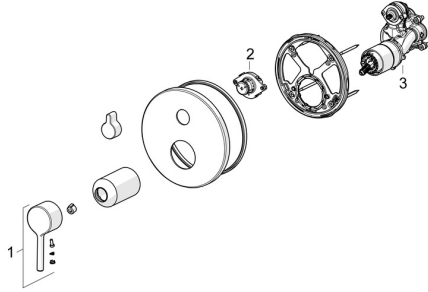

EAN: 4057304019999
static.hansa.com/8260906733

Spare parts

SP8260906733

	Name	Code
01	Lever Matt black	1014994V-33
02	Diverter, 120°	59914655
03	Functional unit	59914514