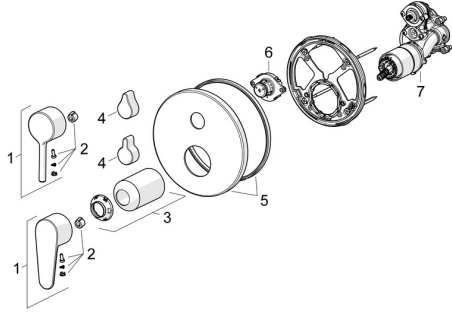

EAN: 4057304017384
static.hansa.com/82603067

Spare parts

SP82603063

	Name	Code
01	Lever Chrome	1014994V
01	Lever Chrome	1014997V
02	Symbol plug	59914573
03	Cover sleeve Chrome	59914572
04	Diverter knob Chrome	59914324
04	Handle Chrome	59914576
05	Cover flange, d 170 mm Chrome	59914308
06	Diverter, 120°	59914655
07	Functional unit	59914515