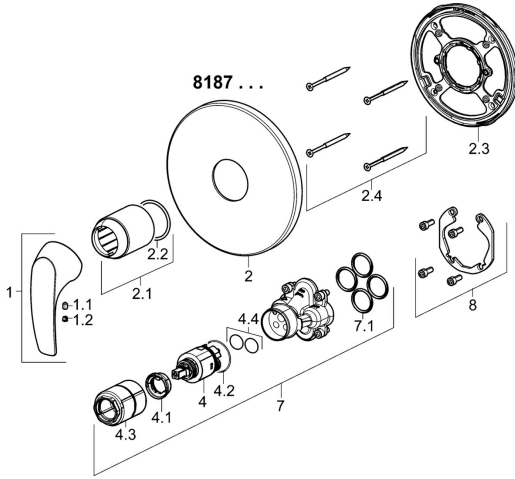

EAN: 4015474278752
static.hansa.com/81879074

Spare parts

SP81879074

	Name	Code
1	Lever Chrome	59913831
1.1	Screw, M5x8, SW2.5	59904755
1.2	Symbol plug Grey	59912112
2	Cover flange, d 170 mm Chrome	59914310
2.1	Cover sleeve Chrome	59912511
2.2	O-ring, 41x3	59913215
2.3	Fixing part	59914296
2.4	Screw, M4.5x80	59912890
4	Cartridge, 3.5 Classic	59913075
4.1	Temperature adjustment limiter	59912325
4.2	O-ring, d 28.24x2.62	Discontinued 59912590
4.3	Screw sleeve, M38x1	59912115
4.4	O-ring, d 10.10x1.60	Discontinued 59905072
7	Functional unit, 3.5	59914303
7.1	O-ring, 23.47x2.62	59914304
8	Installation kit	59914186
N.I.	Fixing screw, M6x13	59914657
N.I.	Adapter, H/C reversed	59914184
N.I.	Raising kit, 15 mm	59914182
N.I.	Raising kit, 15 mm, d 170 mm	59914191