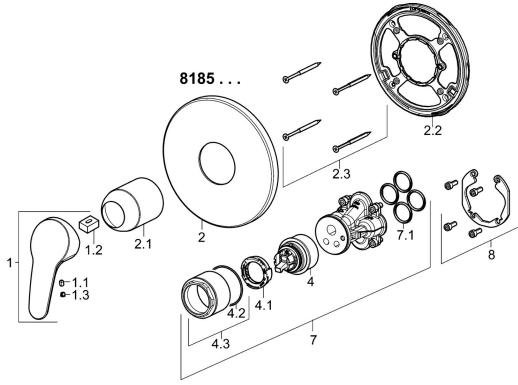

EAN: 4015474278899
static.hansa.com/81859083

Spare parts

SP81859083

	Name	Code
1	Lever, L=93 mm Chrome	01880083
1	Long lever, L=138 Chrome	01880076
1.1	Screw, M5x8, SW2.5	59904755
1.2	Bushing	59904778
1.3	Symbol plug Grey	59912112
2	Cover flange, d 170 mm Chrome	59914318
2.1	Covering cap Chrome	59904820
2.2	Fixing part	59914296
2.3	Screw, M4.5x80	59912890
4	Cartridge, 4.8 eco	59904601
4.1	Hot water limiter	59904759
4.2	O-ring, 50.52x1.78	59906841
4.3	Eye screw, M50x1, SW45	59912980
7	Functional unit	59914292
7.1	O-ring, 23.47x2.62	59914304
8	Installation kit	59914186
N.I.	Raising kit, 15 mm	59914182
N.I.	Adapter, H/C reversed	59914184
N.I.	Raising kit, 15 mm, d 170 mm	59914191
N.I.	Fixing screw, M6x13	59914657