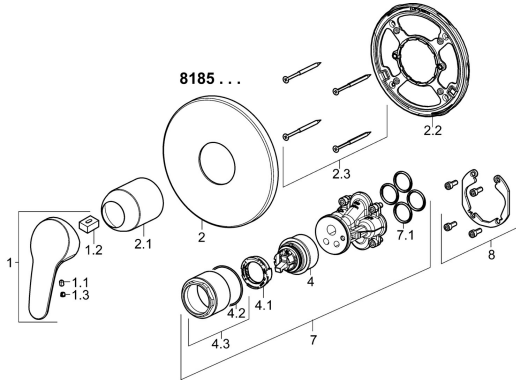

EAN: 4015474278905
static.hansa.com/81859046

Spare parts

SP81859083

	Name	Code
1	Lever, L=93 mm Chrome	01880083
1	Long lever, L=138 Chrome	01880076
1.1	Screw, M5x8, SW2.5	59904755
1.2	Bushing	59904778
1.3	Symbol plug Grey	59912112
2	Cover flange, d 170 mm Chrome	59914318
2.1	Covering cap Chrome	59904820
2.2	Fixing part	59914296
2.3	Screw, M4.5x80	59912890
4	Cartridge, 4.8 eco	59904601
4.1	Hot water limiter	59904759
4.2	O-ring, 50.52x1.78	59906841
4.3	Eye screw, M50x1, SW45	59912980
7	Functional unit	59914292
7.1	O-ring, 23.47x2.62	59914304
8	Installation kit	59914186
N.I.	Raising kit, 15 mm	59914182
N.I.	Adapter, H/C reversed	59914184
N.I.	Raising kit, 15 mm, d 170 mm	59914191
N.I.	Fixing screw, M6x13	59914657