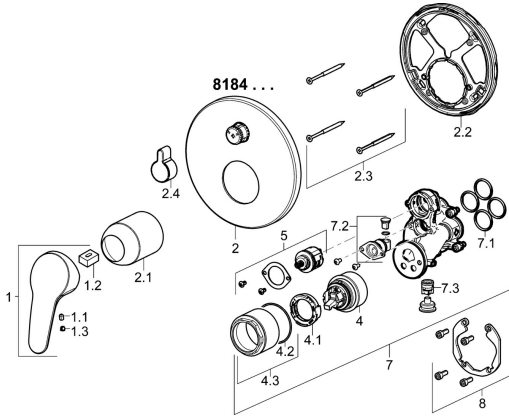

## Spare parts

### SP81843083

	Name	Code
1	Lever, L=93 mm Chrome	01880083
1.1	Screw, M5x8, SW2.5	59904755
1.2	Bushing	59904778
1.3	Symbol plug Grey	59912112
2	Cover flange, d 170 mm Chrome	59914317
2.1	Covering cap Chrome	59904820
2.2	Fixing part	59914307
2.3	Screw, M4.5x80	59912890
2.4	Diverter knob Chrome	59914324
4	Cartridge, 4.8 eco	59904601
4.1	Hot water limiter	59904759
4.2	O-ring, 50.52x1.78	59906841
4.3	Eye screw, M50x1, SW45	59912980
5	Diverter	59914183
7	Functional unit <span style="background-color: #cccccc; padding: 2px;">Discontinued</span>	59914323
7.1	O-ring, 23.47x2.62	59914304
7.2	Vacuum breaker	59914335
7.3	Non-return valve	59914336
8	Installation kit	59914186
N.I.	Adapter, H/C reversed	59914184
N.I.	Raising kit, 15 mm	59914182
N.I.	Fixing screw, M6x13	59914657
N.I.	Diverter, 120°	59914655
N.I.	Screwdriver, 5 mm	59914334
N.I.	Raising kit, 15 mm, d 170 mm	59914191