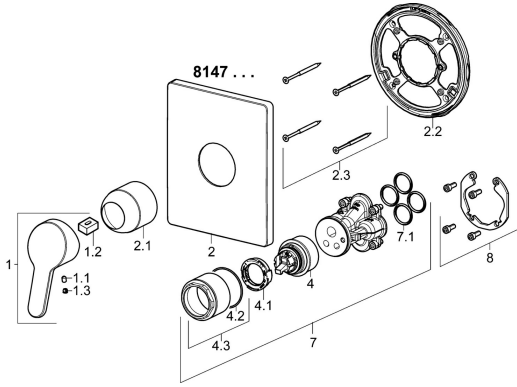

EAN: 4015474287181
static.hansa.com/81479076

Spare parts

SP81479073

	Name	Code
1	Lever, L=110 Chrome Discontinued	01580076
1	Lever, L=86 mm Chrome	01580073
1.1	Screw, M5x8, SW2.5	59904755
1.2	Bushing	59904778
1.3	Symbol plug Grey	59912112
2	Cover flange Chrome	59914326
2.1	Covering cap Chrome	59911172
2.2	Fixing part	59914296
2.3	Screw, M4.5x80	59912890
4	Cartridge, 4.8 eco	59904601
4.1	Hot water limiter	59904759
4.2	O-ring, 50.52x1.78	59906841
4.3	Eye screw, M50x1, SW45	59912980
7	Functional unit	59914292
7.1	O-ring, 23.47x2.62	59914304
8	Installation kit	59914186
N.I.	Fixing screw, M6x13	59914657
N.I.	Raising kit, 15 mm	59914182
N.I.	Adapter, H/C reversed	59914184