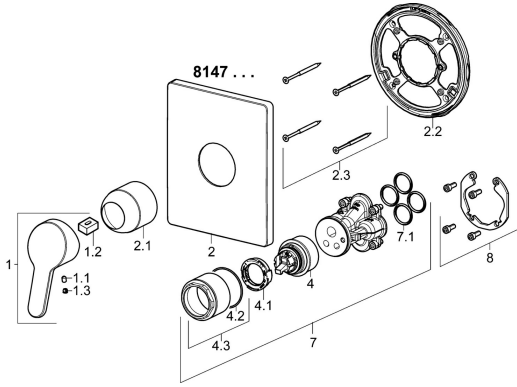

EAN: 4015474287174
static.hansa.com/81479073

Spare parts

SP81479073

	Name	Code
1	Lever, L=110 Chrome Discontinued	01580076
1	Lever, L=86 mm Chrome	01580073
1.1	Screw, M5x8, SW2.5	59904755
1.2	Bushing	59904778
1.3	Symbol plug Grey	59912112
2	Cover flange Chrome	59914326
2.1	Covering cap Chrome	59911172
2.2	Fixing part	59914296
2.3	Screw, M4.5x80	59912890
4	Cartridge, 4.8 eco	59904601
4.1	Hot water limiter	59904759
4.2	O-ring, 50.52x1.78	59906841
4.3	Eye screw, M50x1, SW45	59912980
7	Functional unit	59914292
7.1	O-ring, 23.47x2.62	59914304
8	Installation kit	59914186
N.I.	Fixing screw, M6x13	59914657
N.I.	Raising kit, 15 mm	59914182
N.I.	Adapter, H/C reversed	59914184