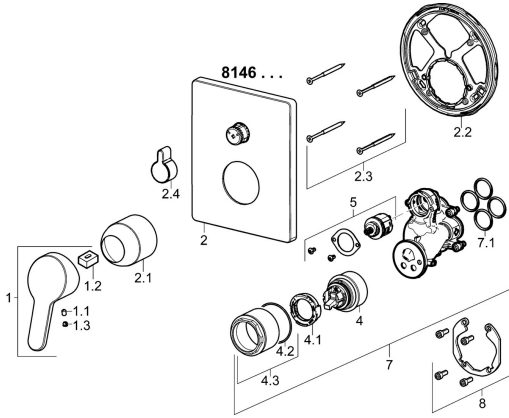

EAN: 4015474286344
static.hansa.com/81469073

Spare parts

SP81469073

	Name	Code
1	Lever, L=86 mm Chrome	01580073
1.1	Screw, M5x8, SW2.5	59904755
1.2	Bushing	59904778
1.3	Symbol plug Grey	59912112
2	Cover flange Chrome	59914325
2.1	Covering cap Chrome	59911172
2.2	Fixing part	59914307
2.3	Screw, M4.5x80	59912890
2.4	Diverter knob Chrome	59914324
4	Cartridge, 4.8 eco	59904601
4.1	Hot water limiter	59904759
4.2	O-ring, 50.52x1.78	59906841
4.3	Eye screw, M50x1, SW45	59912980
5	Diverter	59914183
7	Functional unit, 4.8	59914321
7.1	O-ring, 23.47x2.62	59914304
8	Installation kit	59914186
N.I.	Diverter, 120°	59914655
N.I.	Fixing screw, M6x13	59914657
N.I.	Raising kit, 15 mm	59914182
N.I.	Screwdriver, 5 mm	59914334
N.I.	Adapter, H/C reversed	59914184