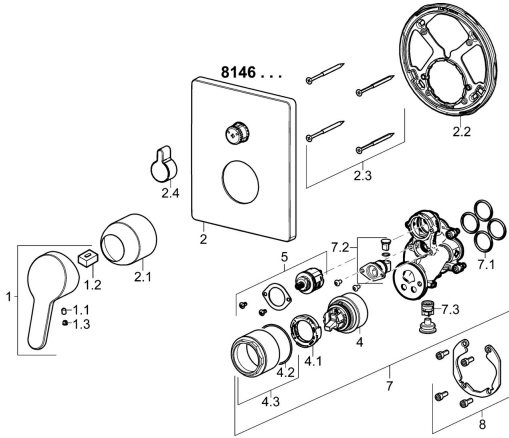

## Spare parts

### SP81463073

	Name	Code
1	Lever, L=86 mm Chrome	01580073
1.1	Screw, M5x8, SW2.5	59904755
1.2	Bushing	59904778
1.3	Symbol plug Grey	59912112
2	Cover flange Chrome	59914325
2.1	Covering cap Chrome	59911172
2.2	Fixing part	59914307
2.3	Screw, M4.5x80	59912890
2.4	Diverter knob Chrome	59914324
4	Cartridge, 4.8 eco	59904601
4.1	Hot water limiter	59904759
4.2	O-ring, 50.52x1.78	59906841
4.3	Eye screw, M50x1, SW45	59912980
5	Diverter	59914183
7	Functional unit <span style="background-color: #cccccc; padding: 2px;">Discontinued</span>	59914323
7.1	O-ring, 23.47x2.62	59914304
7.2	Vacuum breaker	59914335
7.3	Non-return valve	59914336
8	Installation kit	59914186
N.I.	Adapter, H/C reversed	59914184
N.I.	Fixing screw, M6x13	59914657
N.I.	Diverter, 120°	59914655
N.I.	Screwdriver, 5 mm	59914334